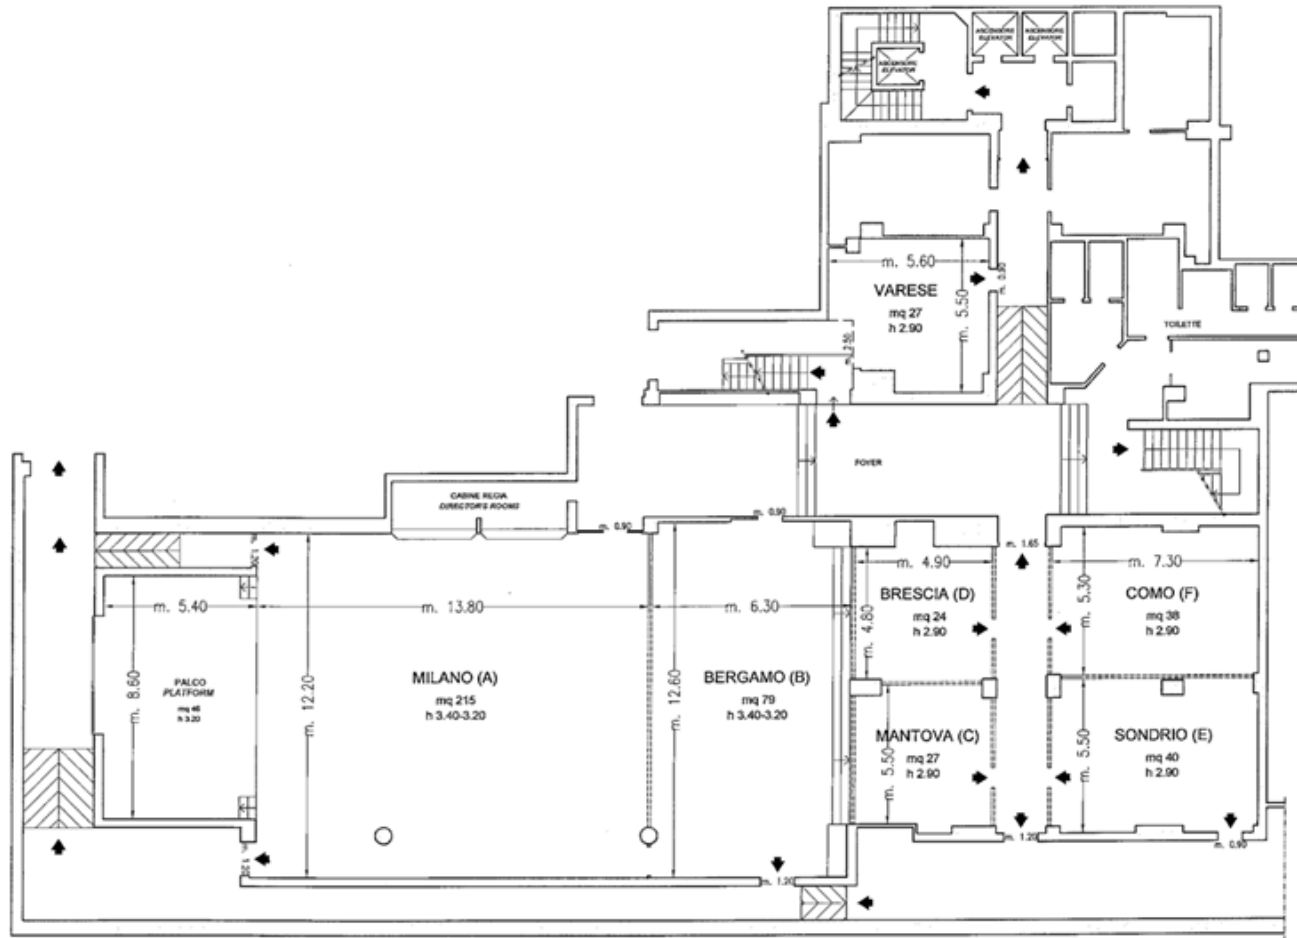

Cristallo Palace

BERGAMO

Piano -1 / Basement

◆ Uscite di sicurezza / Emergency Exits

- - - - Finestre / Windows

..... Pareti mobili / Modular Walls

□ Colonne / Columns